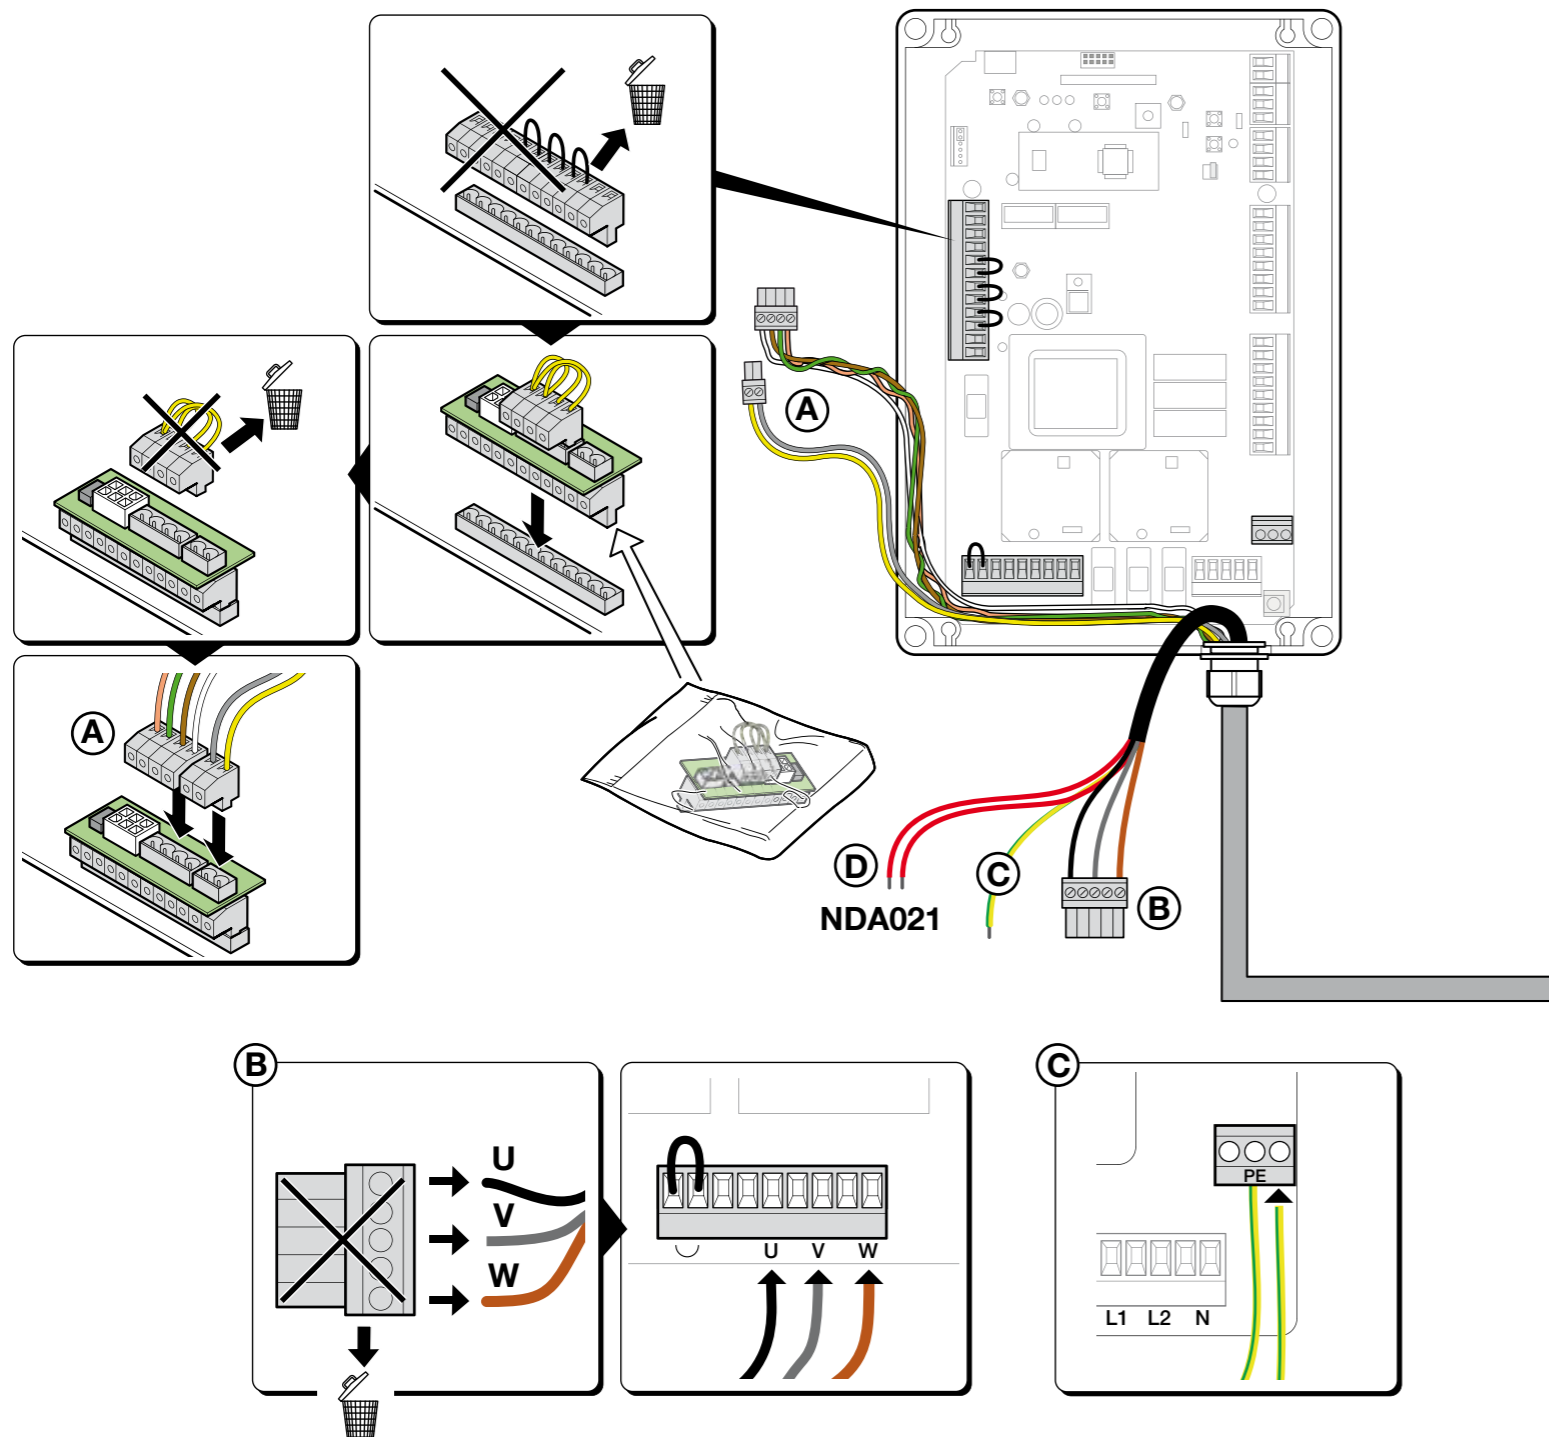

UST1K - UST1KL

ADAPTER KIT

SDN - RDFN - RDN - HDFN

THREE-PHASE $3 \sim 400V$
 $3 \sim 230V$

UST1K - UST1KL

RDFN - RDN - HDFN

THREE-PHASE $3 \sim 400V$
 $3 \sim 230V$