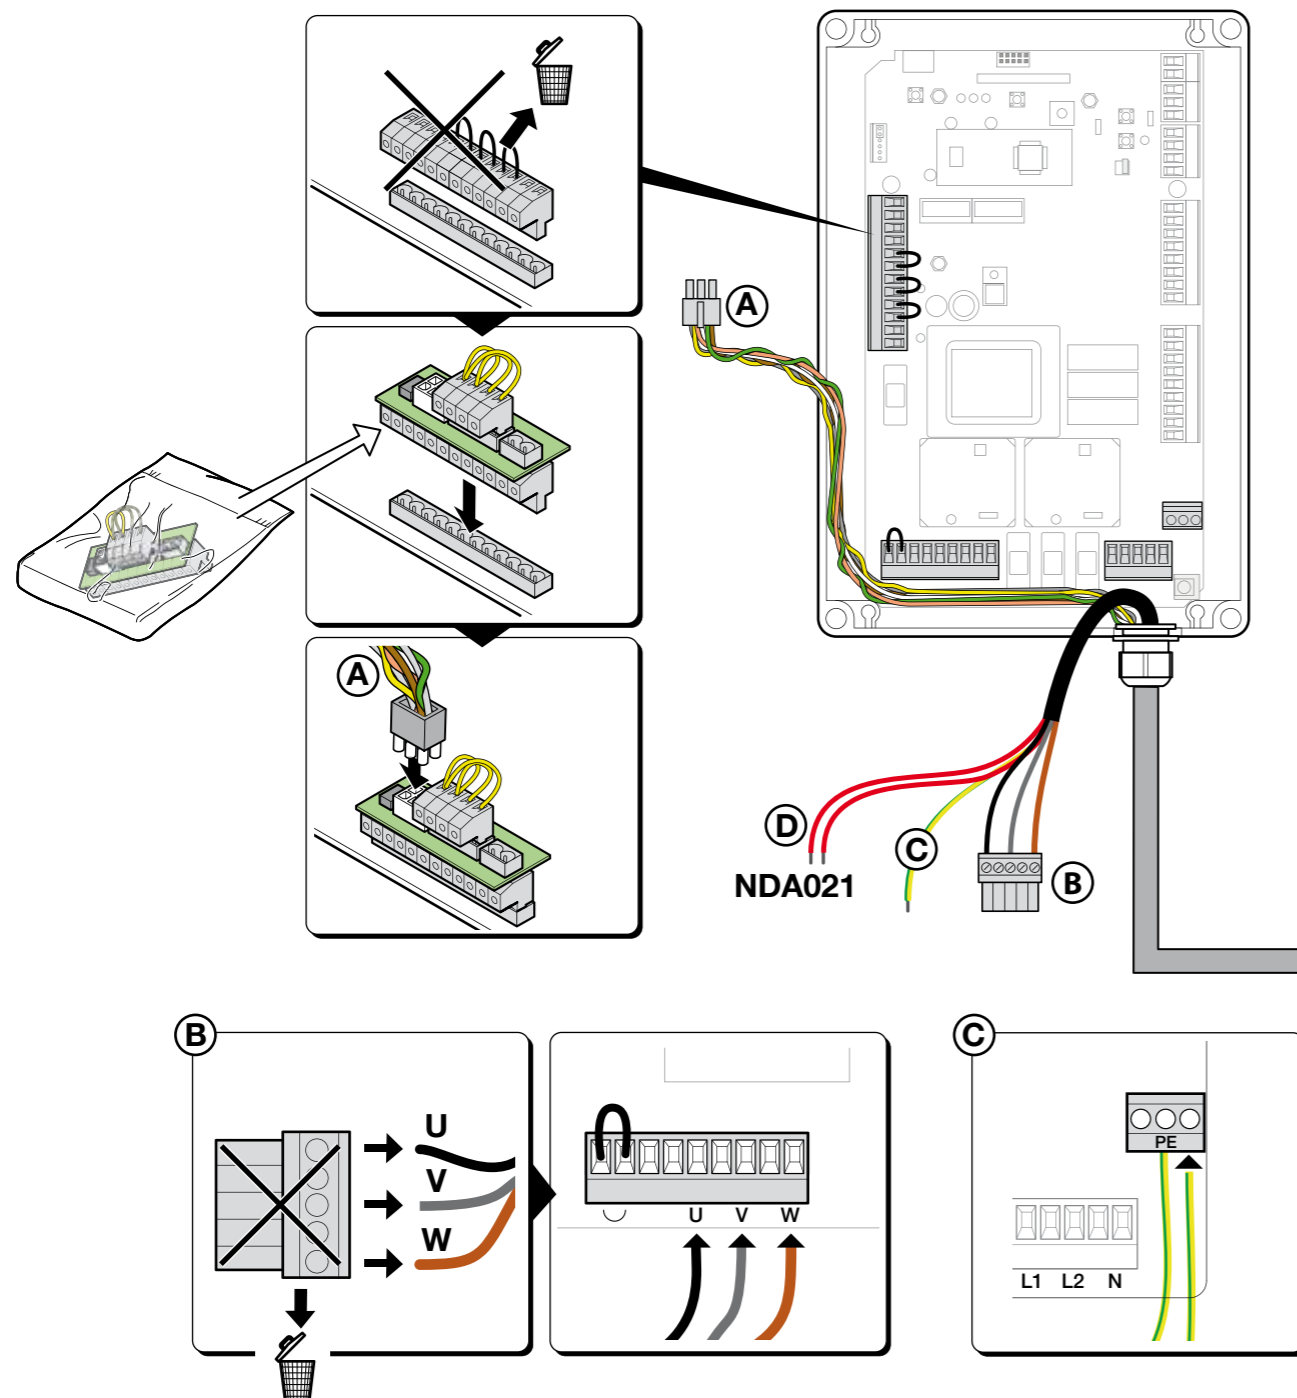

UST1K - UST1KL

ADAPTER KIT

SDN - RDFN - RDN - HDFN

THREE-PHASE $3 \sim 400V$
 $3 \sim 230V$

CA0174A00
 CA0175A00
 CA0176A00

UST1K - UST1KL

RDFN - RDN - HDFN

THREE-PHASE $3 \sim 400V$
 $3 \sim 230V$

UST1K - UST1KL

ADAPTER KIT

SDN - RDFN - RDN - HDFN

THREE-PHASE $3 \sim 400V$
 $3 \sim 230V$

UST1K - UST1KL

RDFN - RDN - HDFN

THREE-PHASE $3 \sim 400V$
 $3 \sim 230V$