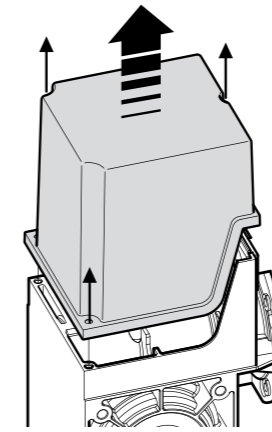

ADAPTER KIT

SDN - RDFN - RDN - HDFN