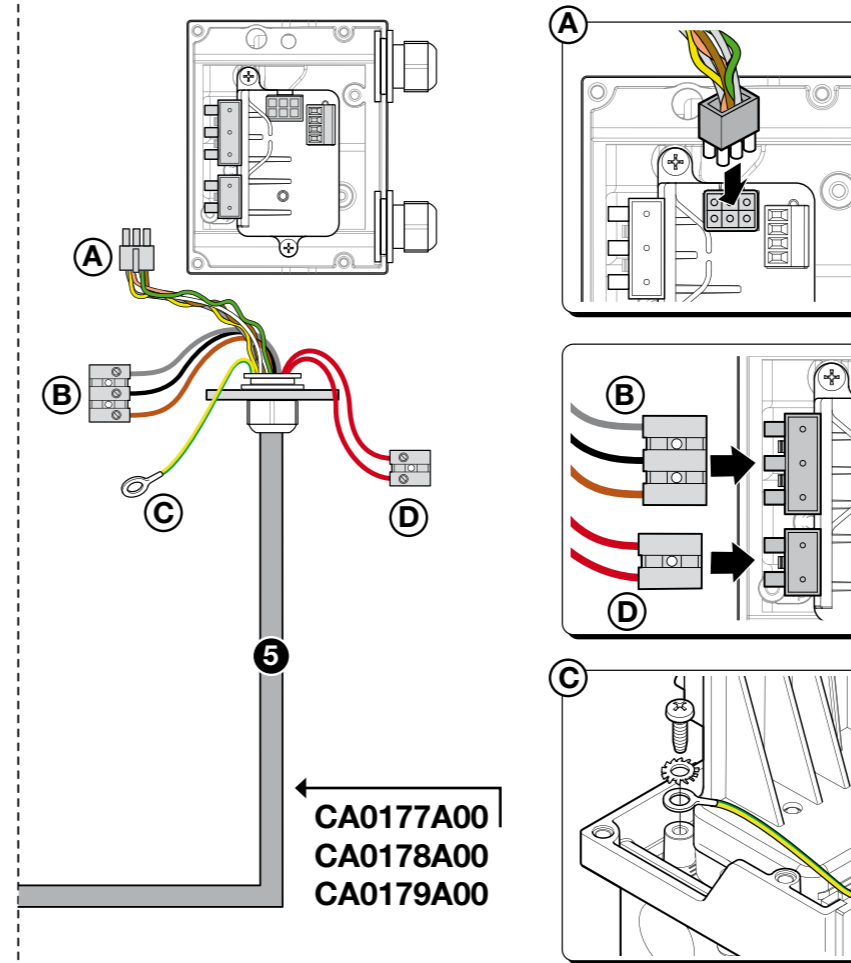

UST1K - UST1KL

ADAPTER KIT

SDN - RDFN - RDN - HDFN

THREE-PHASE $3 \sim 400V$
 $3 \sim 230V$

CA0174A00
 CA0175A00
 CA0176A00

UST1K - UST1KL

RDFN - RDN - HDFN

THREE-PHASE $3 \sim 400V$
 $3 \sim 230V$

UST1K - UST1KL

ADAPTER KIT

SDN - RDFN - RDN - HDFN

THREE-PHASE $3 \sim 400V$
 $3 \sim 230V$

UST1K - UST1KL

RDFN - RDN - HDFN

THREE-PHASE $3 \sim 400V$
 $3 \sim 230V$