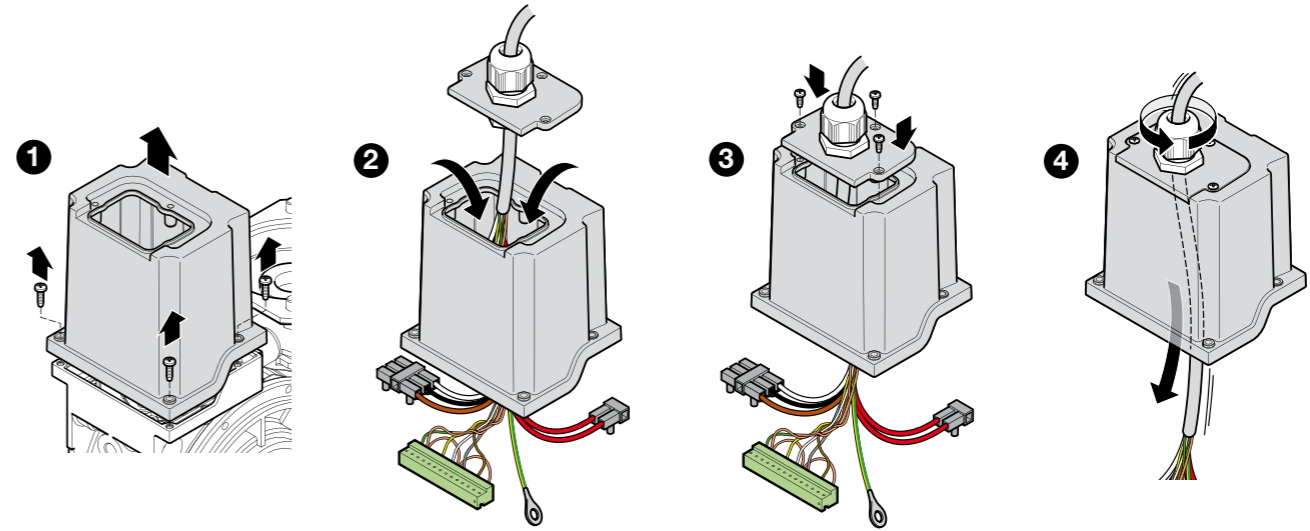

UST1K - UST1KL

ADAPTER KIT

SDN - RDFN - RDN - HDFN

THREE-PHASE $3 \sim 400V$
 $3 \sim 230V$

UST1K - UST1KL

RDFN - RDN - HDFN

THREE-PHASE $3 \sim 400V$
 $3 \sim 230V$