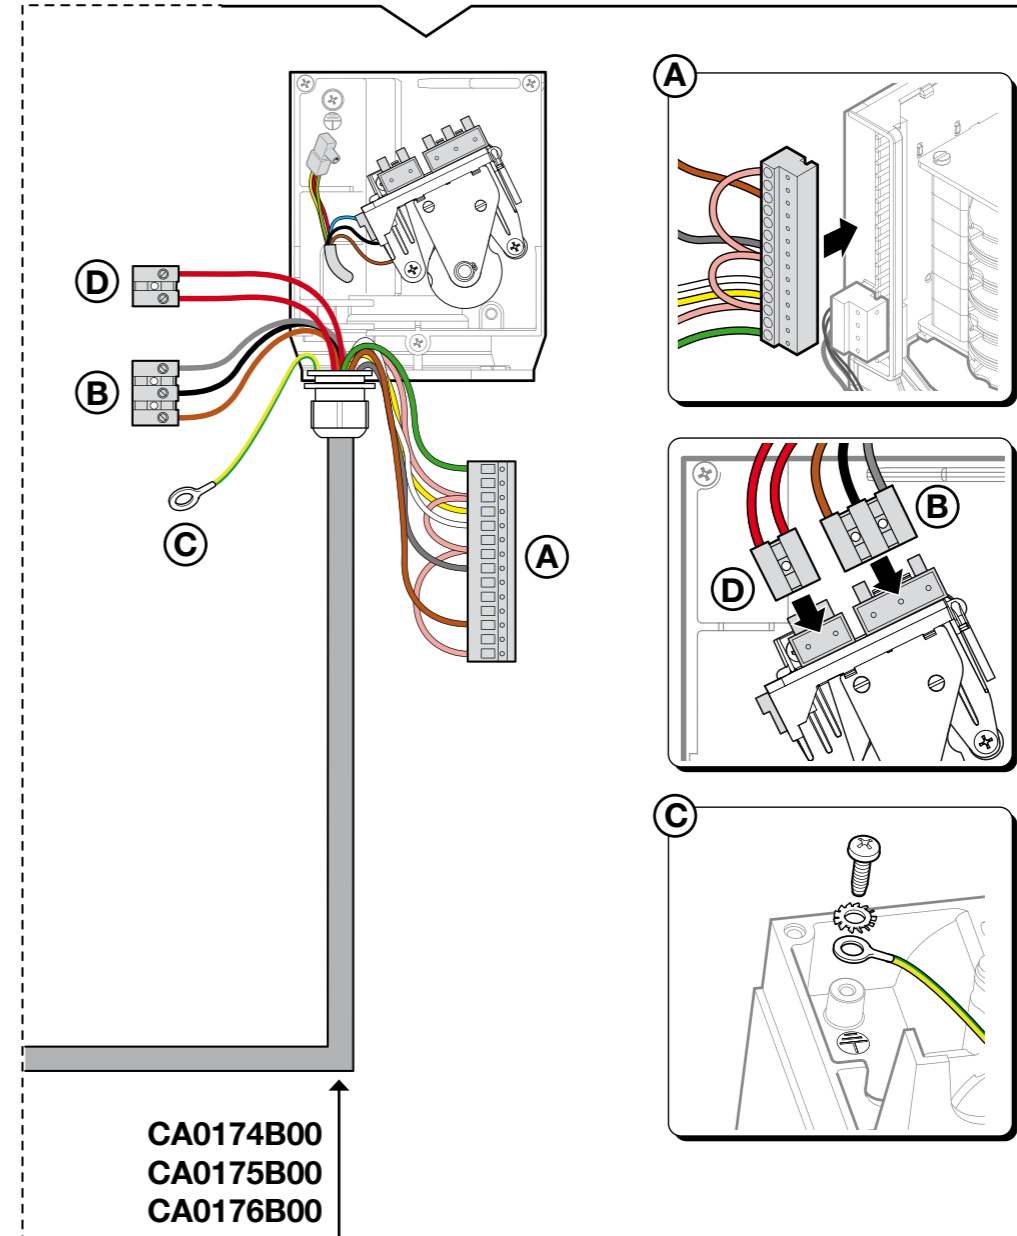

UST1K - UST1KL

ADAPTER KIT

SDN - RDFN - RDN - HDFN

THREE-PHASE $3 \sim 400V$
 $3 \sim 230V$

UST1K - UST1KL

RDFN - RDN - HDFN

THREE-PHASE $3 \sim 400V$
 $3 \sim 230V$