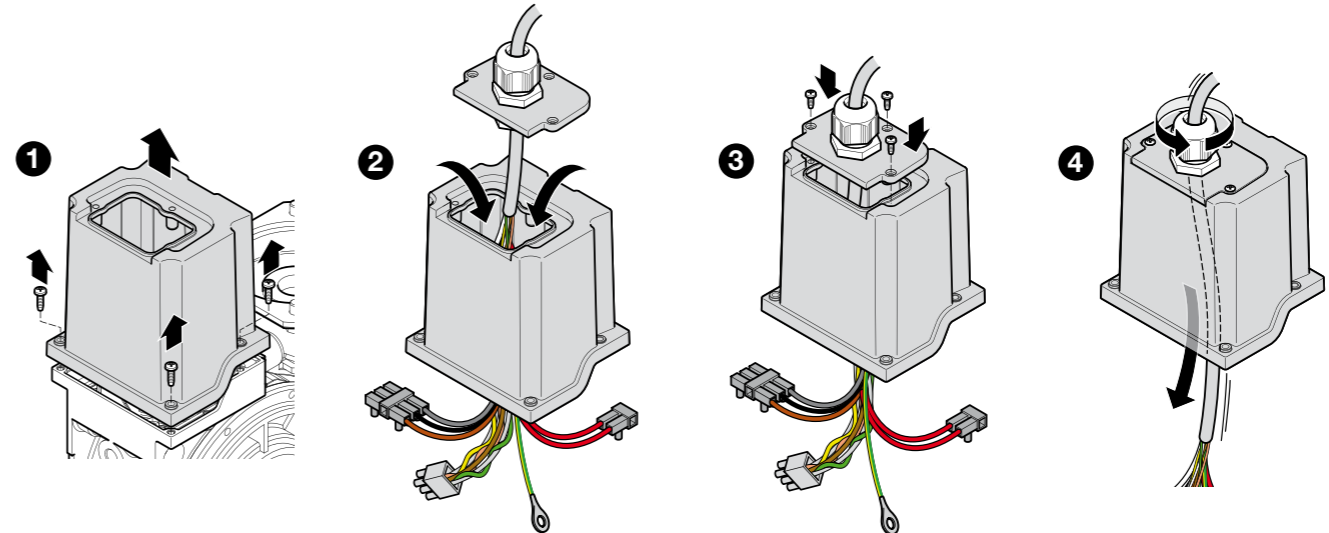

UST1K - UST1KL

ADAPTER KIT

SDN - RDFN - RDN - HDFN

THREE-PHASE $3 \sim 400V$
 $3 \sim 230V$

CA0174A00
 CA0175A00
 CA0176A00

UST1K - UST1KL

RDFN - RDN - HDFN

THREE-PHASE $3 \sim 400V$
 $3 \sim 230V$