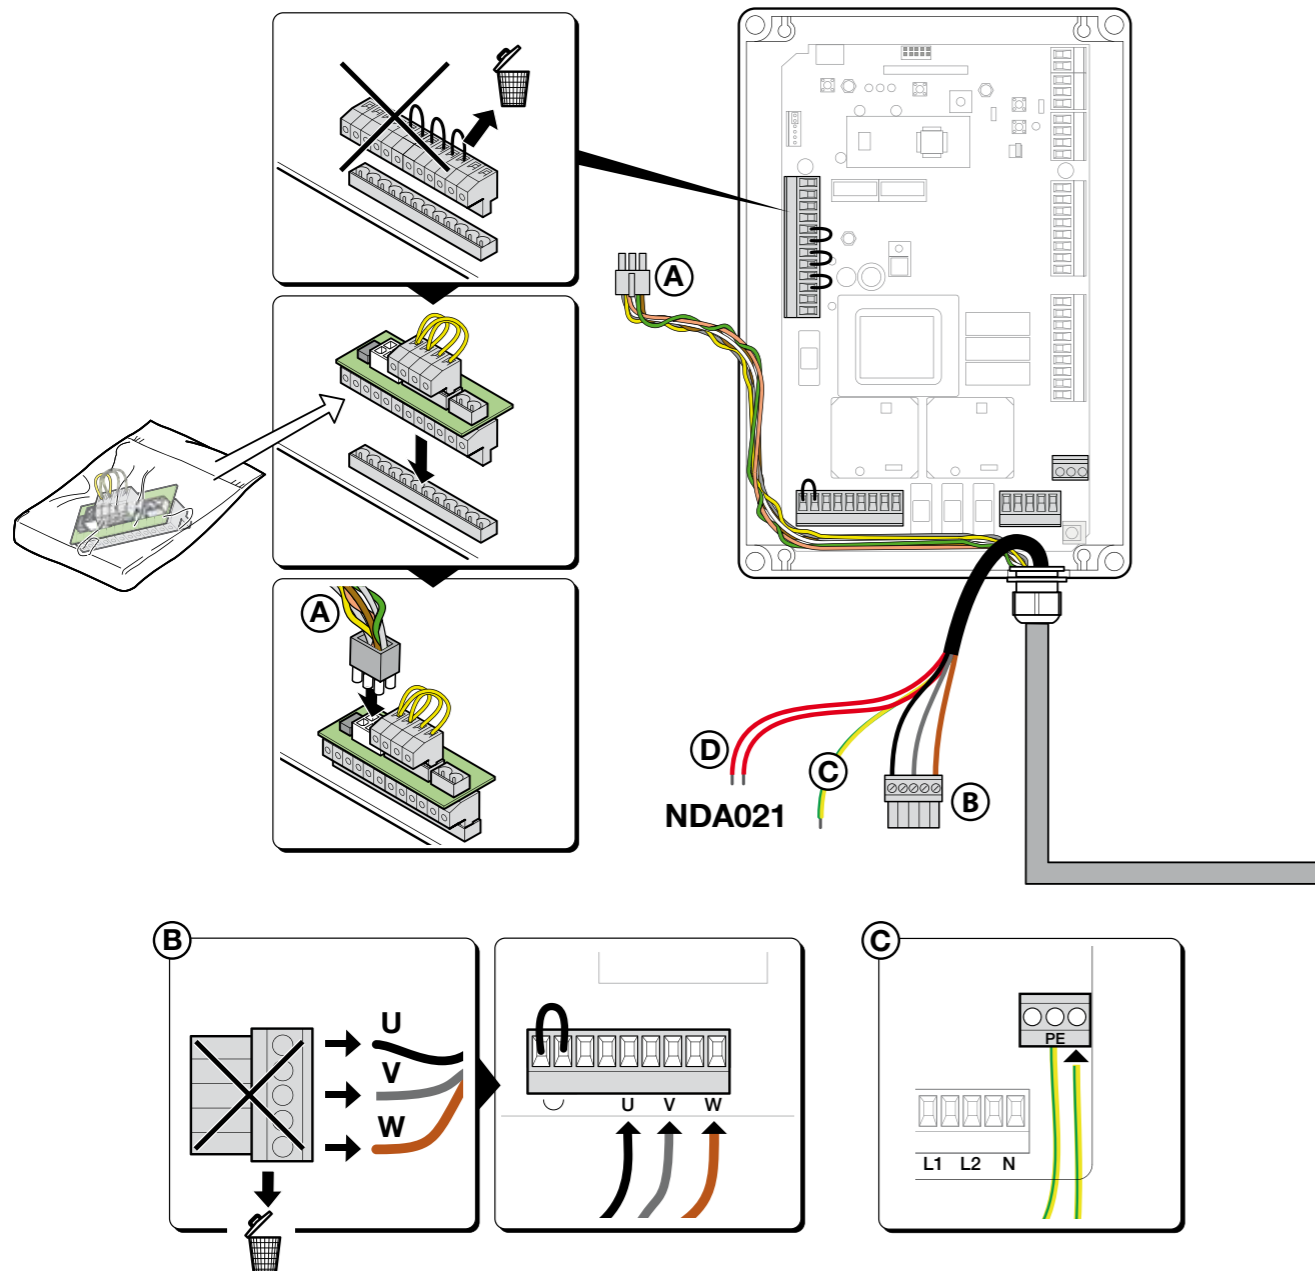

UST1K - UST1KL

ADAPTER KIT

SDN - RDFN - RDN - HDFN

THREE-PHASE $3 \sim 400V$
 $3 \sim 230V$

CA0174A00
 CA0175A00
 CA0176A00

UST1K - UST1KL

RDFN - RDN - HDFN

THREE-PHASE $3 \sim 400V$
 $3 \sim 230V$

UST1K - UST1KL

ADAPTER KIT

SDN - RDFN - RDN - HDFN

THREE-PHASE $3 \sim 400V$
 $3 \sim 230V$

UST1K - UST1KL

RDFN - RDN - HDFN

THREE-PHASE $3 \sim 400V$
 $3 \sim 230V$