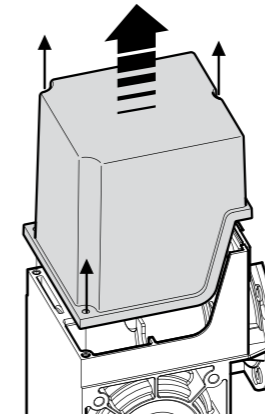

UST1K - UST1KL

ADAPTER KIT

SDN - RDFN - RDN - HDFN

THREE-PHASE $3 \sim 400V$
 $3 \sim 230V$

CA0174A00
 CA0175A00
 CA0176A00

UST1K - UST1KL

RDFN - RDN - HDFN

THREE-PHASE $3 \sim 400V$
 $3 \sim 230V$