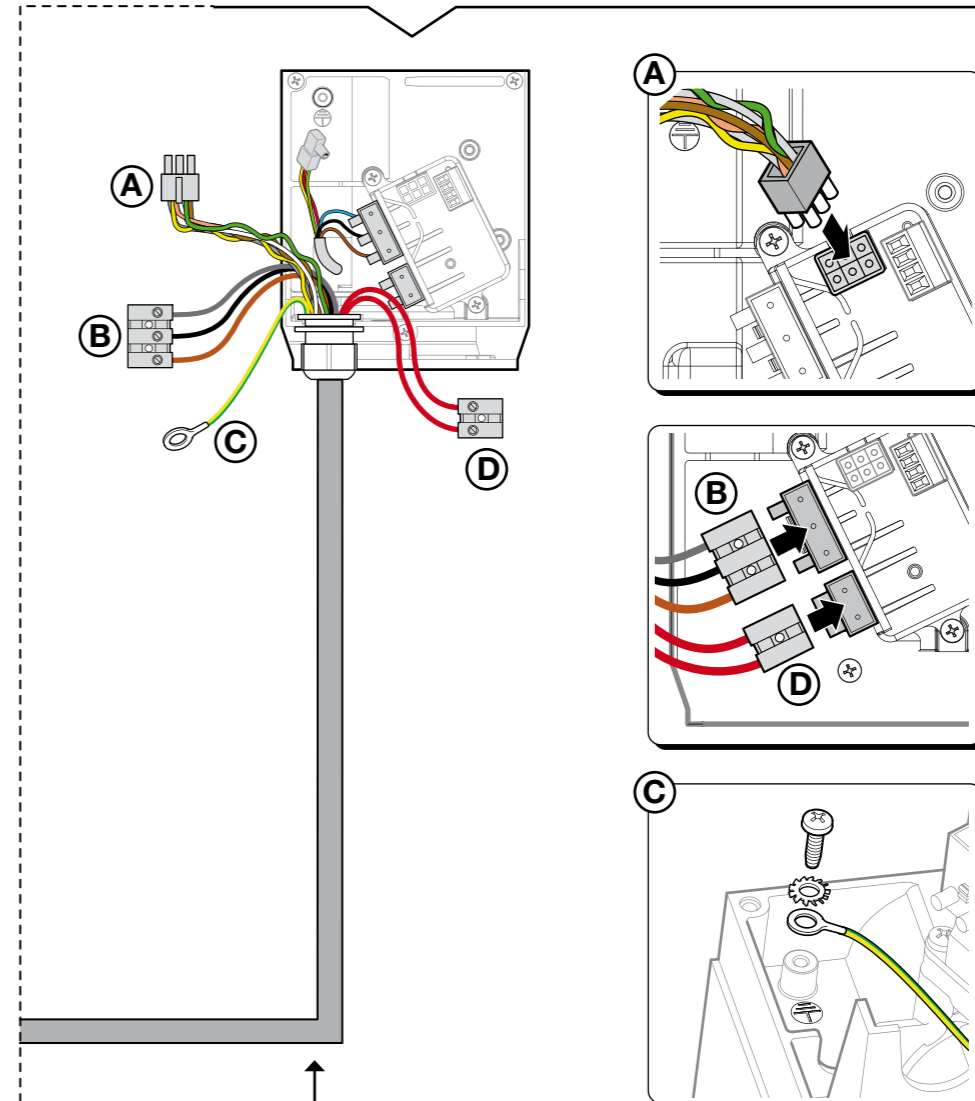

UST1K - UST1KL

ADAPTER KIT

SDN - RDFN - RDN - HDFN

THREE-PHASE $3 \sim 400V$
 $3 \sim 230V$

CA0174A00
 CA0175A00
 CA0176A00

UST1K - UST1KL

RDFN - RDN - HDFN

THREE-PHASE $3 \sim 400V$
 $3 \sim 230V$

UST1K - UST1KL

ADAPTER KIT

SDN - RDFN - RDN - HDFN

THREE-PHASE $3 \sim 400V$
 $3 \sim 230V$

UST1K - UST1KL

RDFN - RDN - HDFN

THREE-PHASE $3 \sim 400V$
 $3 \sim 230V$