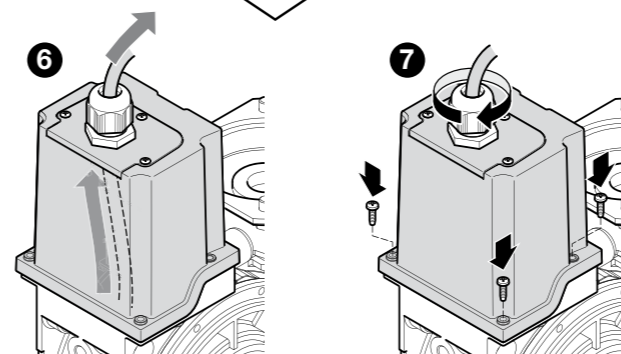

UST1K - UST1KL

ADAPTER KIT

SDN - RDFN - RDN - HDFN

THREE-PHASE $3 \sim 400V$
 $3 \sim 230V$

CA0174A00
 CA0175A00
 CA0176A00

UST1K - UST1KL

RDFN - RDN - HDFN

THREE-PHASE $3 \sim 400V$
 $3 \sim 230V$